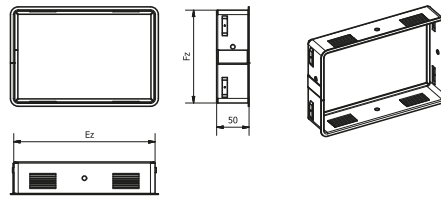

Destination	fireplace claddings	
	ventilation ducts, air heating	
	for interior mounting	
Material	ML	ML - mild steel sheet powder coated
Color	B	white
	CZ	black

Maximal working temperature: 180°C

Mounting frame: